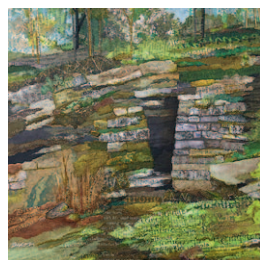

Near Catnip Hill
Jessamine County, Kentucky
Original size: 8⁷/₁₆ x 8⁵/₈
Giclée, 150%: 12⁵/₈ x 12¹⁵/₁₆

Her Brother's Barn
Boyle County, Kentucky
Original size: 8 x 9⁵/₁₆
Giclée, 150%: 12 x 13¹⁵/₁₆

Keeper of the Hollow
Casey County, Kentucky
Original size: 7¹/₈ x 8³/₁₆
Giclée, 150%: 10¹/₁₆ x 12¹/₄

Heart of a Farm
Boyle County, Kentucky
Original size: 10⁷/₈ x 7¹/₄
Giclée, 150%: 16⁵/₁₆ x 10⁷/₈

Horseman's Poplar
Boyle County, Kentucky
Original size: 10 x 7¹/₁₆
Giclée, 150%: 15 x 10⁹/₁₆

Faded Operation
Boyle County, Kentucky
Original size: 10³/₈ x 8³/₁₆
Giclée, 150%: 15¹/₁₆ x 12¹/₄

High Bridge Vantage
Garrard County, Kentucky
Original size: 10¹⁵/₁₆ x 7¹⁵/₁₆
Giclée, 150%: 16³/₈ x 11⁷/₈

On the Kanta-ke
Mercer County, Kentucky
Original size: 10¹³/₁₆ x 6¹³/₁₆
Giclée, 150%: 16³/₁₆ x 10³/₁₆

Old Clifton Viaduct
Boyle County, Kentucky
Original size: 7¹/₂ x 9⁵/₁₆
Giclée, 150%: 11¹/₄ x 13¹⁵/₁₆

Day Hanging Low
Boyle County, Kentucky
Original size: 8¹/₈ x 8⁷/₈
Giclée, 150%: 12³/₁₆ x 13⁵/₁₆

Bygone Source
Boyle County, Kentucky
Original size: 8³/₈ x 9¹/₁₆
Giclée, 150%: 12¹/₁₆ x 13³/₁₆