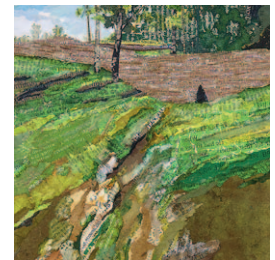

Near Catnip Hill
Jessamine County, Kentucky
Original size: 8⁷/₁₆ x 8⁵/₈
Giclée, 150%: 12⁵/₈ x 12¹⁵/₁₆

Her Brother's Barn
Boyle County, Kentucky
Original size: 8 x 9⁵/₁₆
Giclée, 150%: 12 x 13¹⁵/₁₆

Keeper of the Hollow
Casey County, Kentucky
Original size: 7¹/₈ x 8³/₁₆
Giclée, 150%: 10¹/₁₆ x 12¹/₄

Widow's Meadow
Casey County, Kentucky
Original size: 7³/₁₆ x 8³/₁₆
Giclée, 150%: 10³/₄ x 12¹/₄

County Line View
Lincoln County, Kentucky
Original size: 7¹/₁₆ x 8¹/₁₆
Giclée, 150%: 10¹/₁₆ x 12¹/₁₆

Above Curtis Road
Boyle County, Kentucky
Original size: 11 x 8
Giclée, 150%: 16¹/₂ x 12

Heart of a Farm
Boyle County, Kentucky
Original size: 10⁷/₈ x 7¹/₄
Giclée, 150%: 16⁵/₁₆ x 10⁷/₈

Horseman's Poplar
Boyle County, Kentucky
Original size: 10 x 7¹/₁₆
Giclée, 150%: 15 x 10⁹/₁₆

Faded Operation
Boyle County, Kentucky
Original size: 10³/₈ x 8³/₁₆
Giclée, 150%: 15¹/₁₆ x 12¹/₄

High Bridge Vantage
Garrard County, Kentucky
Original size: 10¹⁵/₁₆ x 7¹⁵/₁₆
Giclée, 150%: 16³/₈ x 11⁷/₈

On the Kanta-ke
Mercer County, Kentucky
Original size: 10¹³/₁₆ x 6¹³/₁₆
Giclée, 150%: 16³/₁₆ x 10³/₁₆